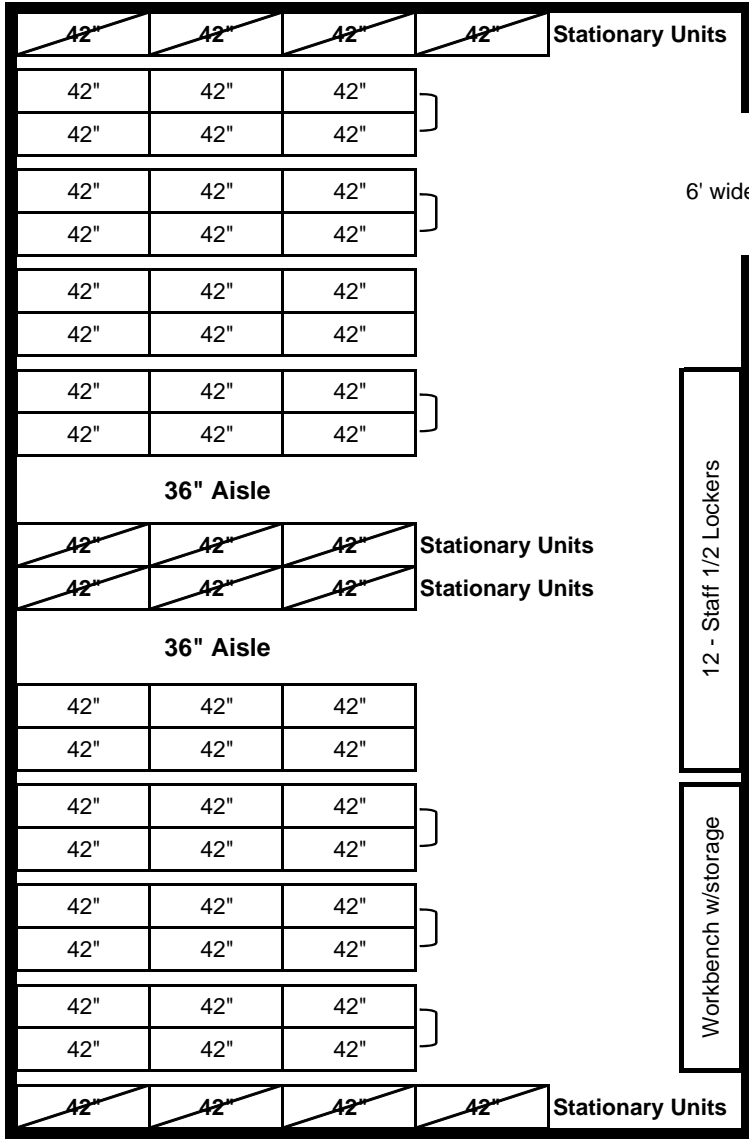

# Hokuli'a Bag Storage Room

Units 42" wide x 100" tall x 15" deep  
 Each unit holds 8 bags  
 Total Capacity = 500 bags